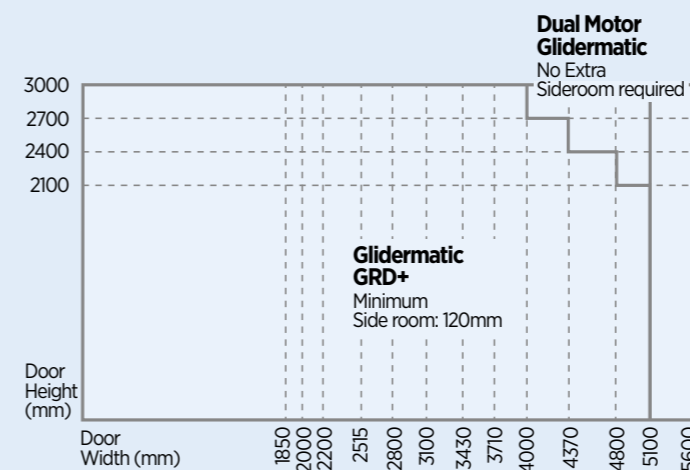

Garage Door Size Guide for Motor Options