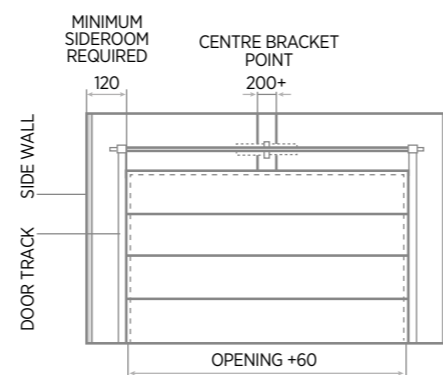

Option 1: for most residential sized garage doors

Option 2: for larger sized garage doors

Standard Sectional Door Specifications

Installation Requirements

Side Room (standard): 120mm
 Headroom (standard):
 Manual: 340mm
 Automatic: 390mm

Optional Low Headroom Fittings

Front Mount	Rear Mount
Manual: 180mm	Manual: 180mm
Automatic: 240mm	Automatic: 180mm
Side Room: 120mm	Side Room: 150mm

Choosing the right door colour is easy...

Colour options available