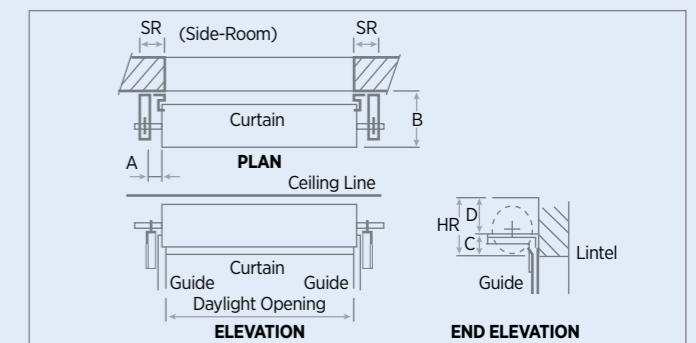

Standard Roller Garage Door Specifications

Dimension Panel (Minimum sizes) mm							
Series A (Hand Operated)	SR		HR	A	B	C	D
	Resid A	Resid AA					
2100 High	90	125	430	25-100	500	150	280
2400 High	90	125	450	25-100	540	160	290
2700 High	90	125	450	25-100	540	160	290
3000 High	90	125	470	25-100	560	170	300
Standard Curtain Widths							
Residential Series A	950, 1250, 1550, 1850, 2450, 2490, 2515, 2650, 2750, 2800, 3050, 3100, 3430, 3710						
Residential Series AA	3760, 4370, 5000, 5100, 5600						
Curtain Width							
Residential Series A	Daylight Opening Plus 50mm						
Residential Series AA	Daylight Opening Plus 100mm